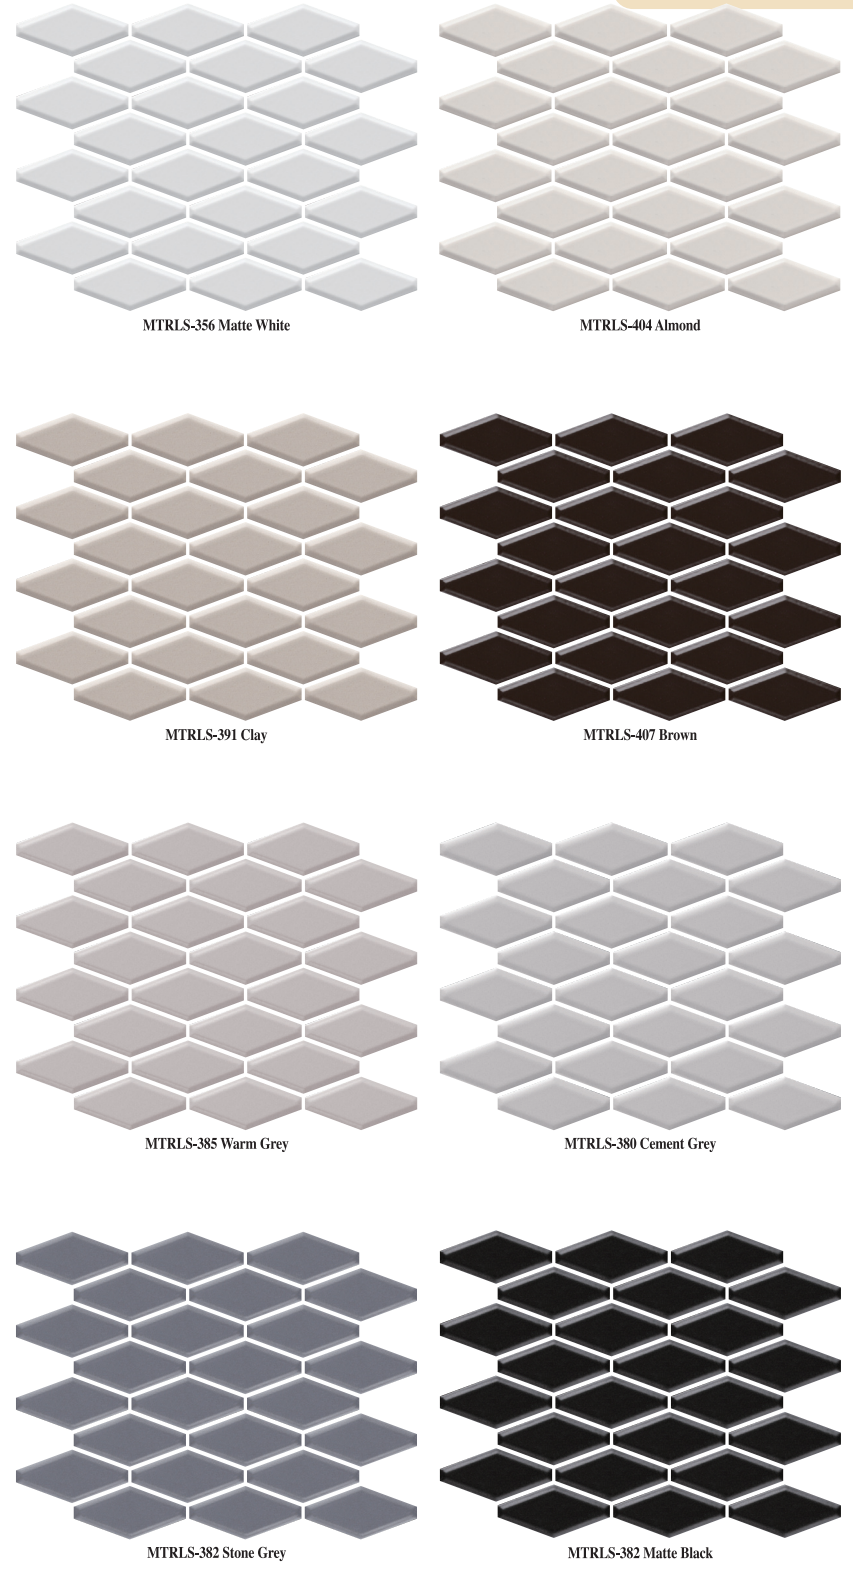

**TRELLIS** 4"×2" Long Hexagon Porcelain Mosaic with Bevelled Edge. Colour variation in Satin Matte

Item Description

Size (mm)	Unit size (mm)	Sheets/Carton	Kg/Carton	Carton/Pallet
97×47×6mm thk.	300×252	20	24	40

**SUCCESSION Slim** 1/2"×4" zMini Border Porcelain Mosaics, Classical Glazing from Pottery Kiln.

Item Description & Available size

Size (mm)	Unit size (mm)	Sheets/Carton	Kg/Carton	Carton/Pallet
98×12.5×7.0mm thk. (Brick Joint)	300×300	20	22	40
144×19×7.5mm thk. (Stack Joint)	300×300	20	24	45
45×45×7.0mm thk.	300×300	22	25	45
45×95×7.0mm thk. (Stack Joint)	300×300	22	24	45
45×145×7.4mm thk. (Stack Joint)	300×300	20	24	45
69×69×7.5mm thk.	300×300	20	24	45
42×192×9mm thk. Ribbed. (Stack Joint)	200×400	20	24	45
69×69×7.5mm thk. Textured.	300×300	20	24	45