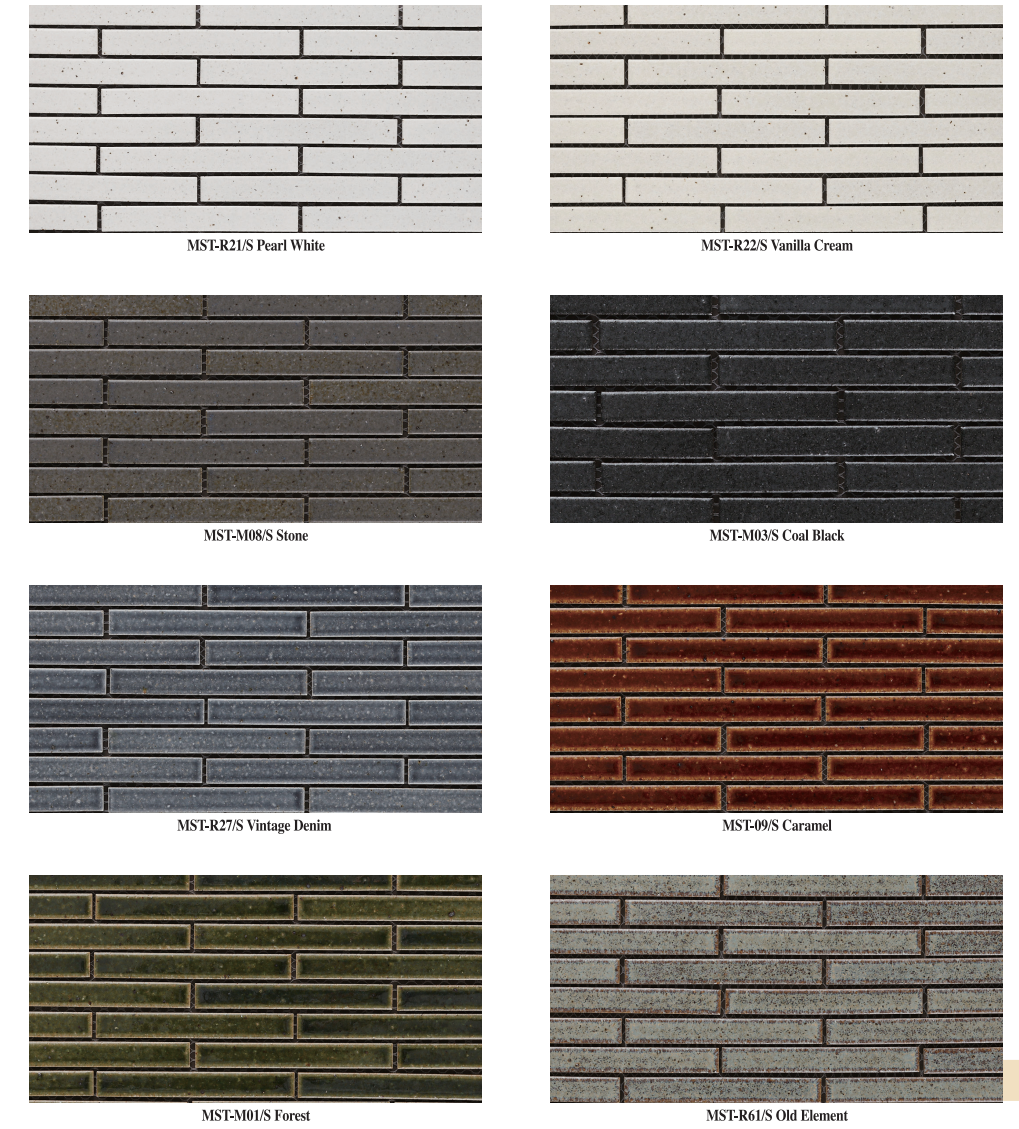

**TRELLIS** 4"×2" Long Hexagon Porcelain Mosaic with Bevelled Edge. Colour variation in Satin Matte

Item Description

Size (mm)	Unit size (mm)	Sheets/Carton	Kg/Carton	Carton/Pallet
97×47×6mm thk.	300×252	20	24	40

**SUCCESSION Slim** 1/2"×4" zMini Border Porcelain Mosaics, Classical Glazing from Pottery Kiln.

Item Description & Available size

Size (mm)	Unit size (mm)	Sheets/Carton	Kg/Carton	Carton/Pallet
98×12.5×7.0mm thk. (Brick Joint)	300×300	20	22	40
144×19×7.5mm thk. (Stack Joint)	300×300	20	24	45
45×45×7.0mm thk.	300×300	22	25	45
45×95×7.0mm thk. (Stack Joint)	300×300	22	24	45
45×145×7.4mm thk. (Stack Joint)	300×300	20	24	45
69×69×7.5mm thk.	300×300	20	24	45
42×192×9mm thk. Ribbed. (Stack Joint)	200×400	20	24	45
69×69×7.5mm thk. Textured.	300×300	20	24	45